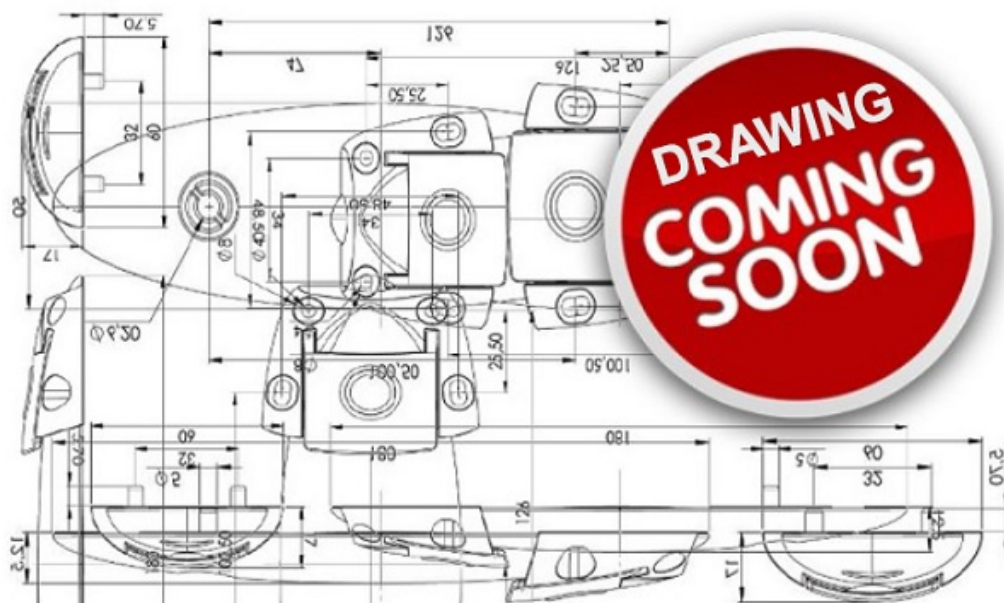

PRODUCT SHEET

Description:

Elu-2 Hinge F/22mm Wood, BZP (CR6) (1-1.5mm Space) NO Logo Logo

Item number:

15.80.142-9

Units	Box	Carton	HS Code	Barcode
Pcs.	1	500	8302100090	 5704866455442

SISO A/S

Mileparken 11
DK-2740 Skovlunde
Denmark
VAT: DK 24786013

Phone +45 45 830 900

www.siso.dk
siso@siso.dk

Danske Bank
Nytorv Branch
Copenhagen
SWIFT: DABADKKK

Account no.
4180 3112 112936
IBAN Account
DK7230003112112936